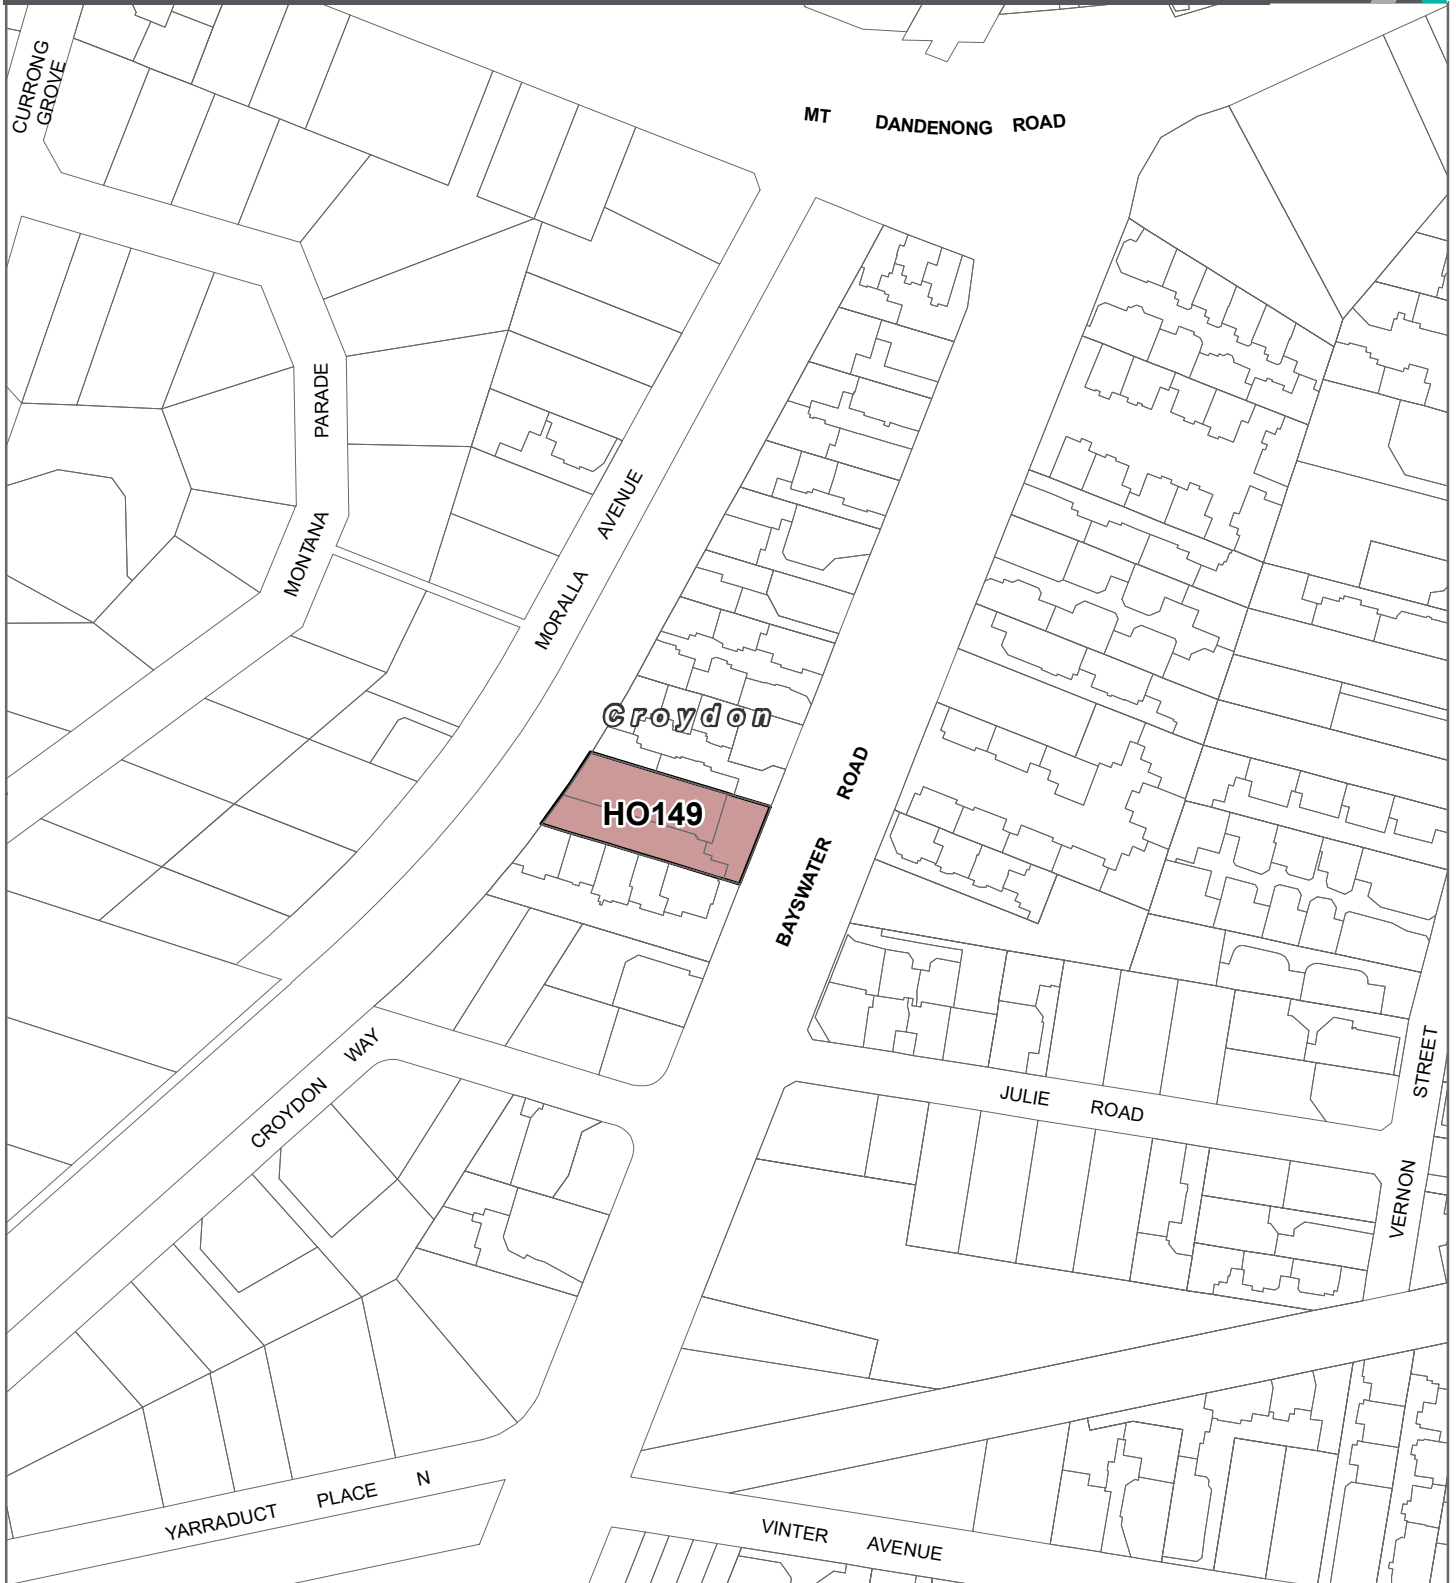

© The State of Victoria Department of Transport and Planning 2024

Planning Group
 Print Date: 07/03/2024
 Amendment Version: 6

Department of Transport and Planning

Part of Planning Scheme Maps 4HO & 5HO

MAROONDAH PLANNING SCHEME - LOCAL PROVISION AMENDMENT C148maro