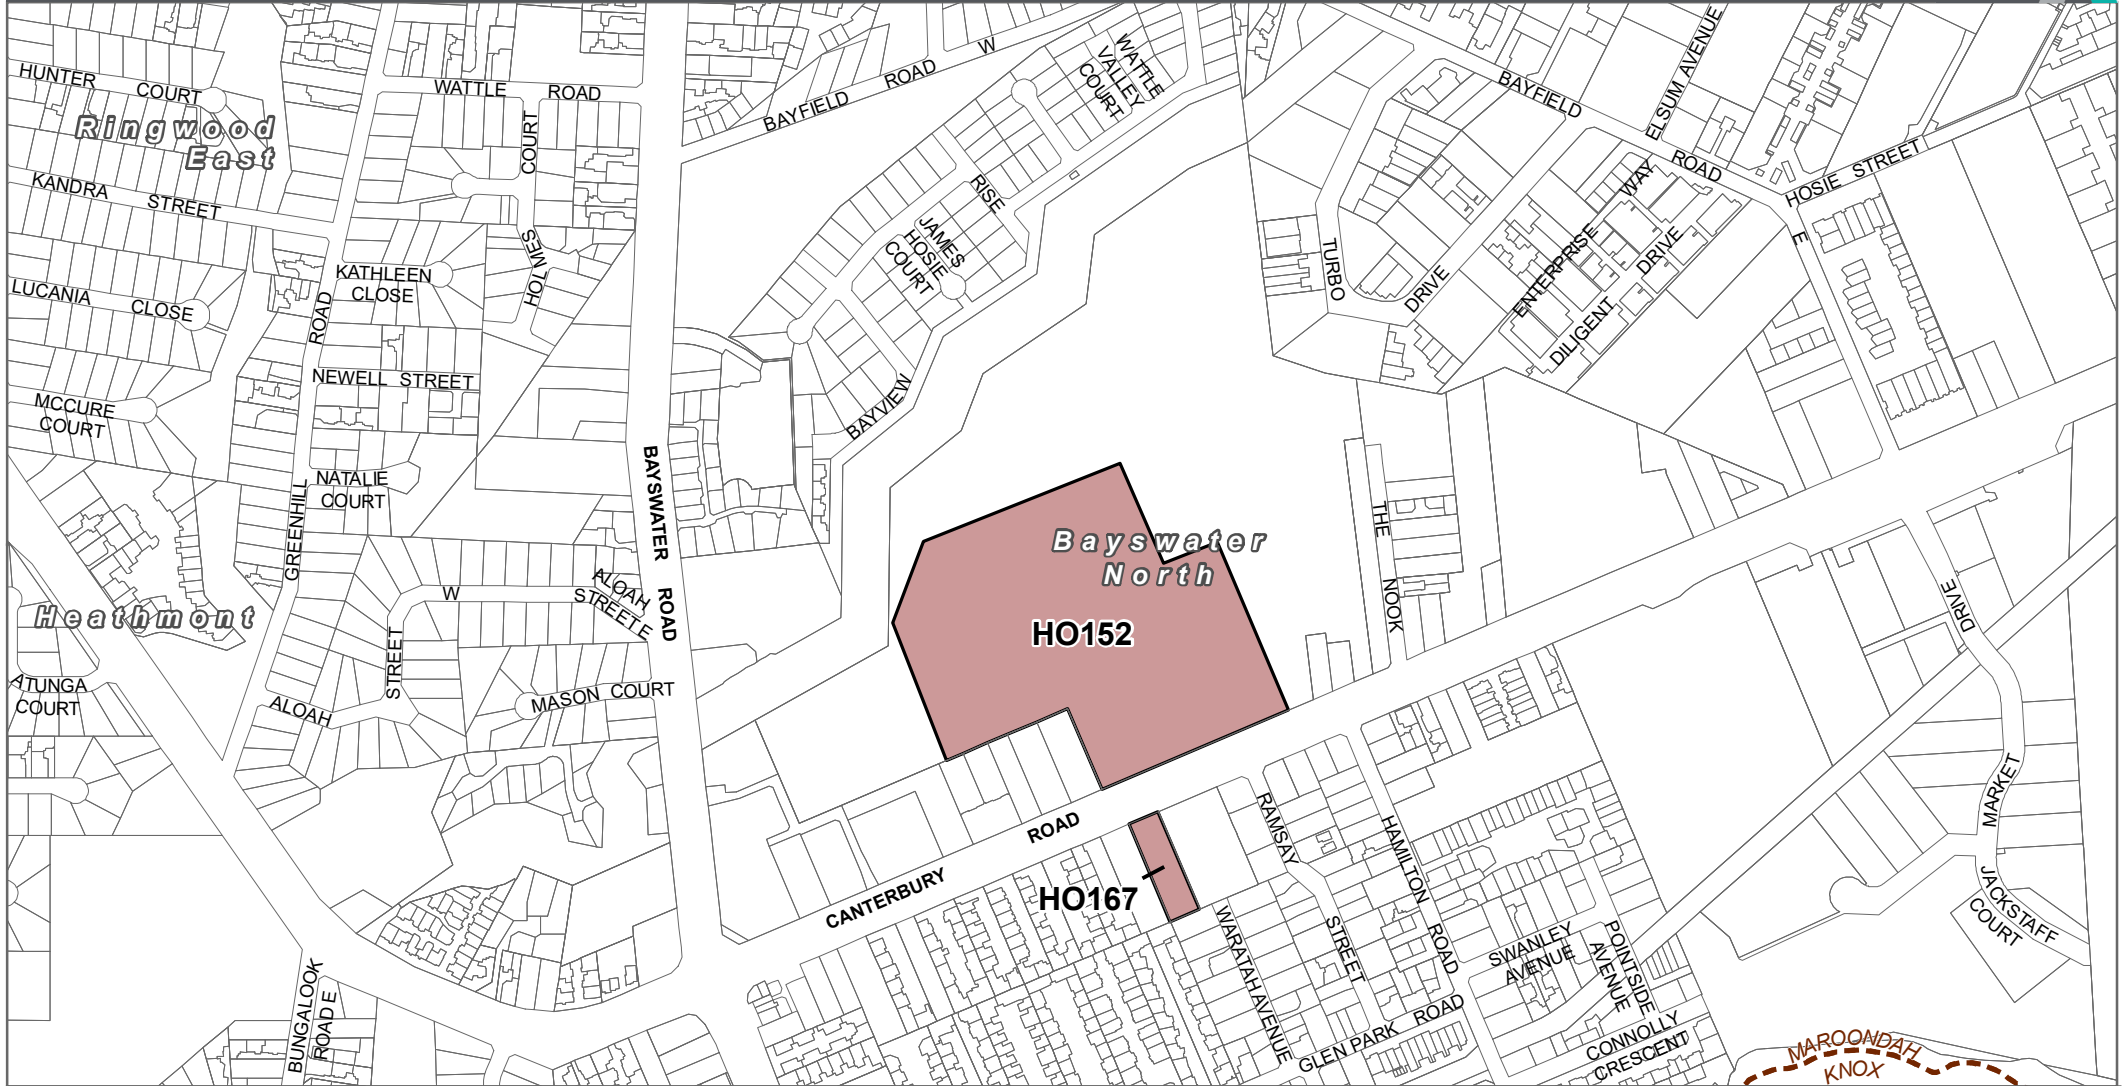

MAROONDAH PLANNING SCHEME - LOCAL PROVISION AMENDMENT C148maro