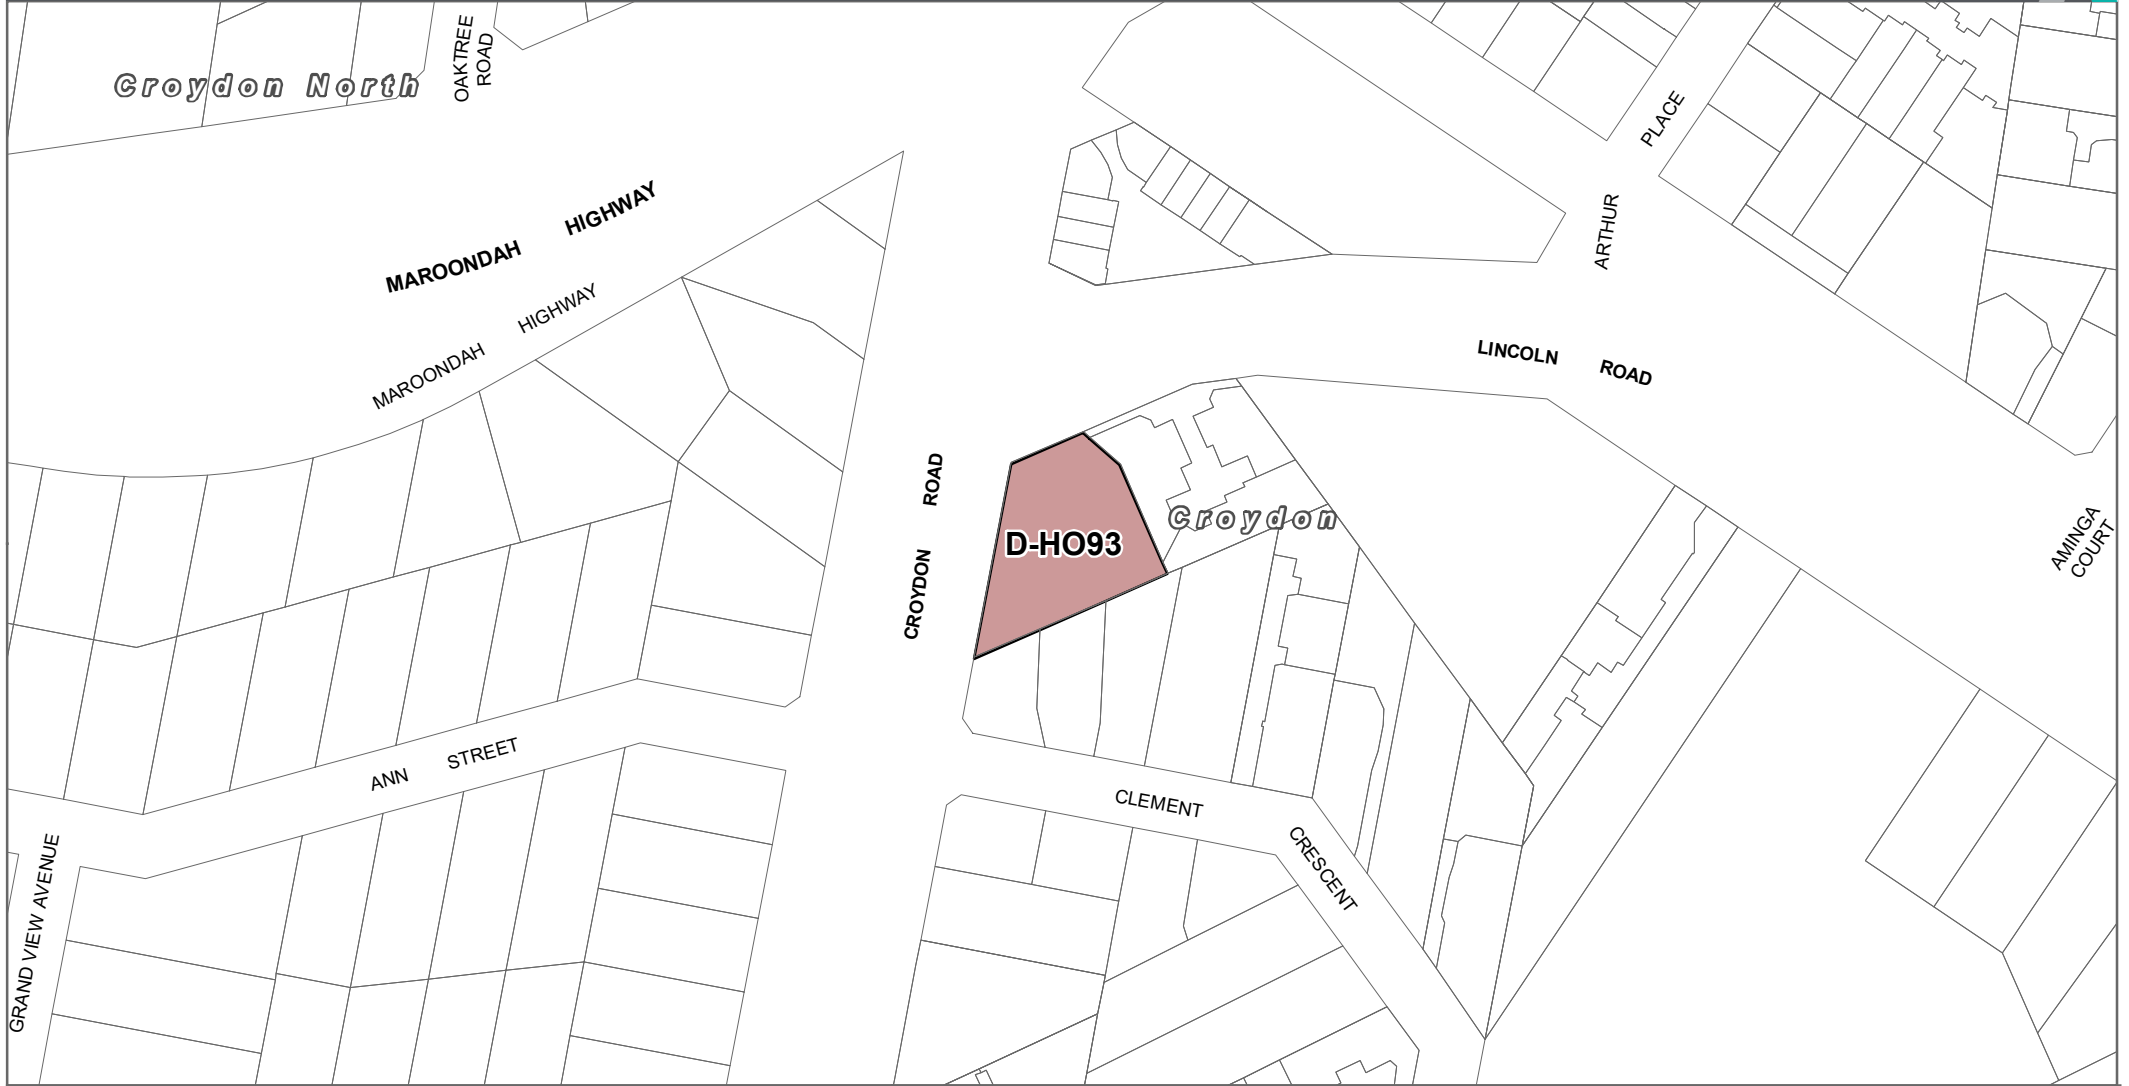

© The State of Victoria Department of Transport and Planning 2024

Planning Group
 Print Date: 07/03/2024
 Amendment Version: 6

Department of Transport and Planning

Part of Planning Scheme Map 5HO

MAROONDAH PLANNING SCHEME - LOCAL PROVISION AMENDMENT C148maro