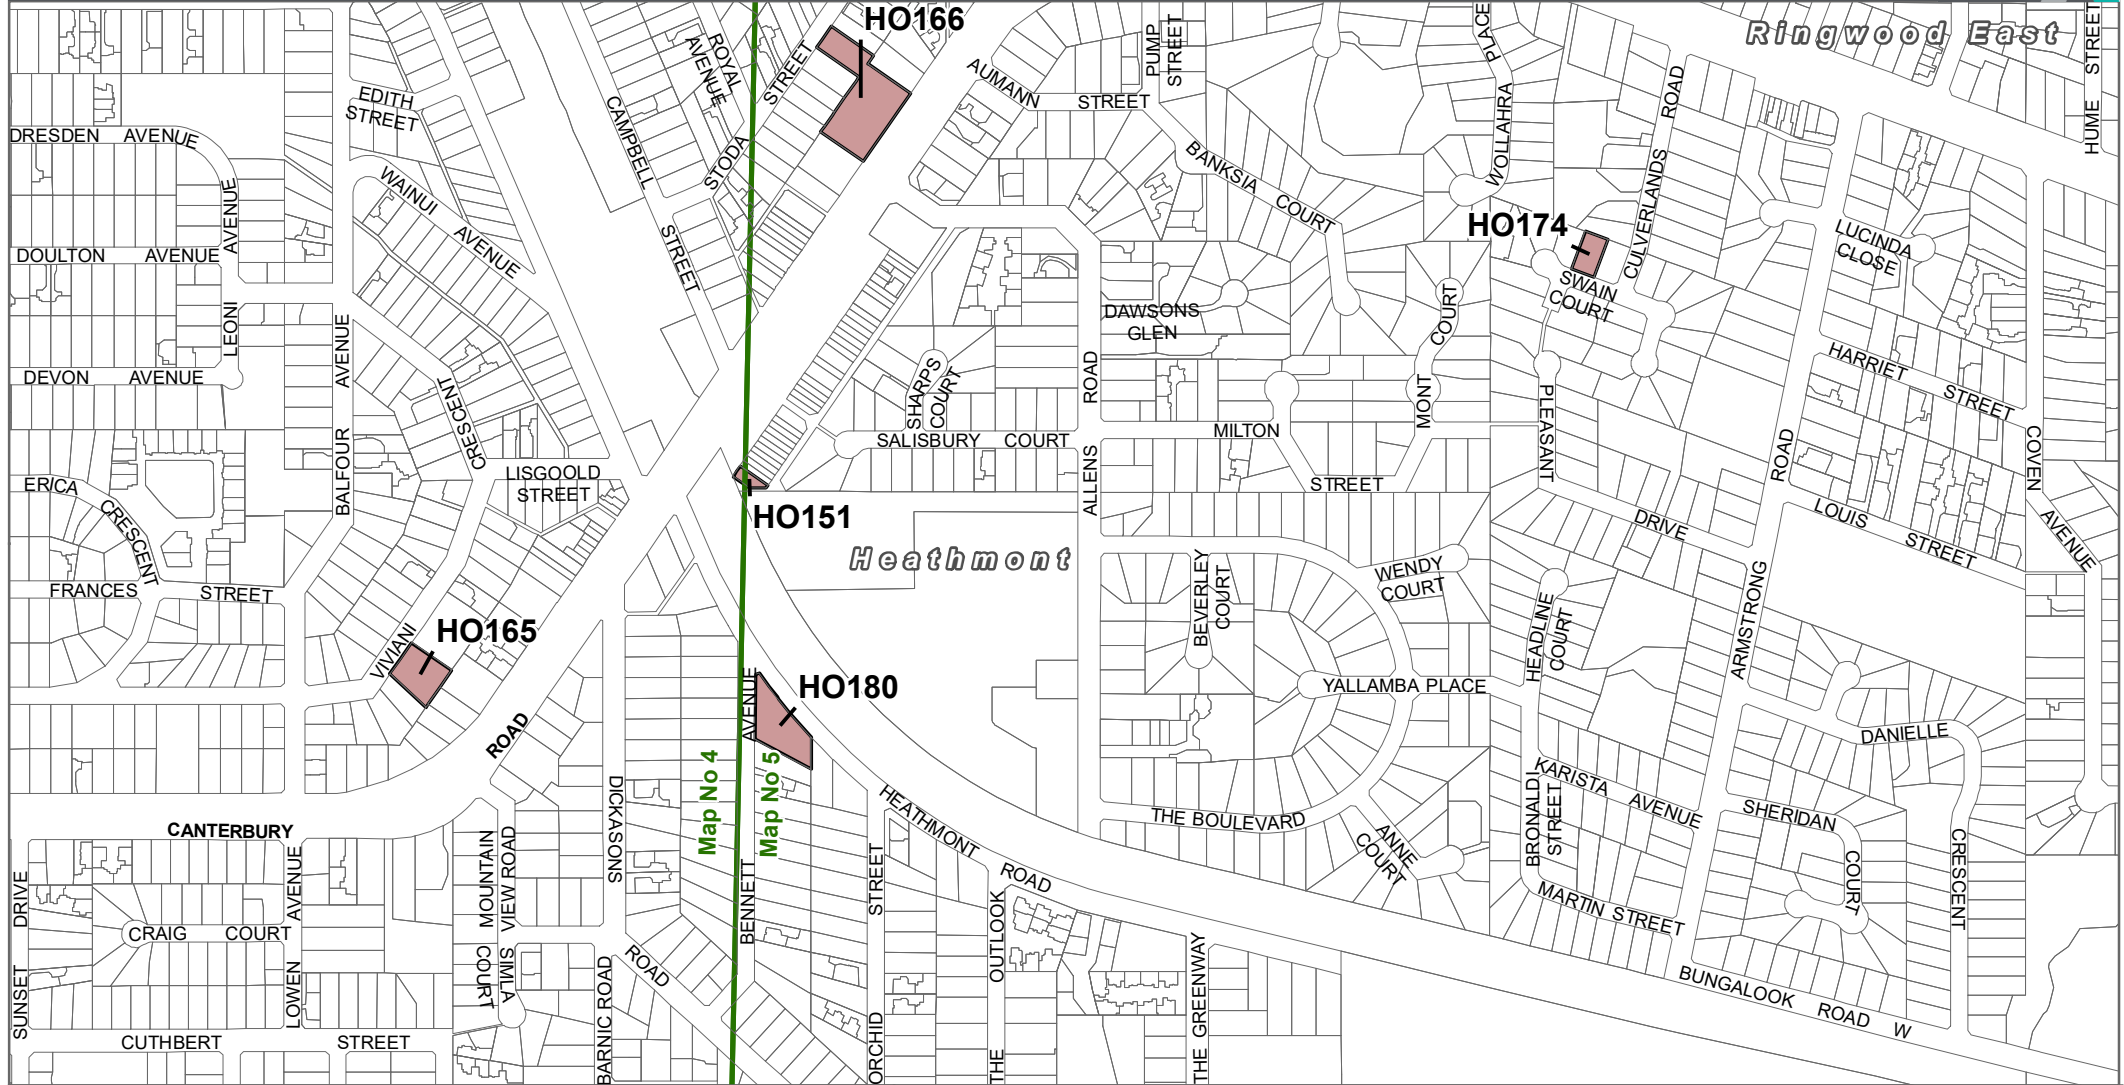

© The State of Victoria Department of Transport and Planning 2024

Planning Group
Print Date: 07/03/2024
Amendment Version: 6

Department of Transport and Planning

Part of Planning Scheme Map 4HO

MAROONDAH PLANNING SCHEME - LOCAL PROVISION AMENDMENT C148maro