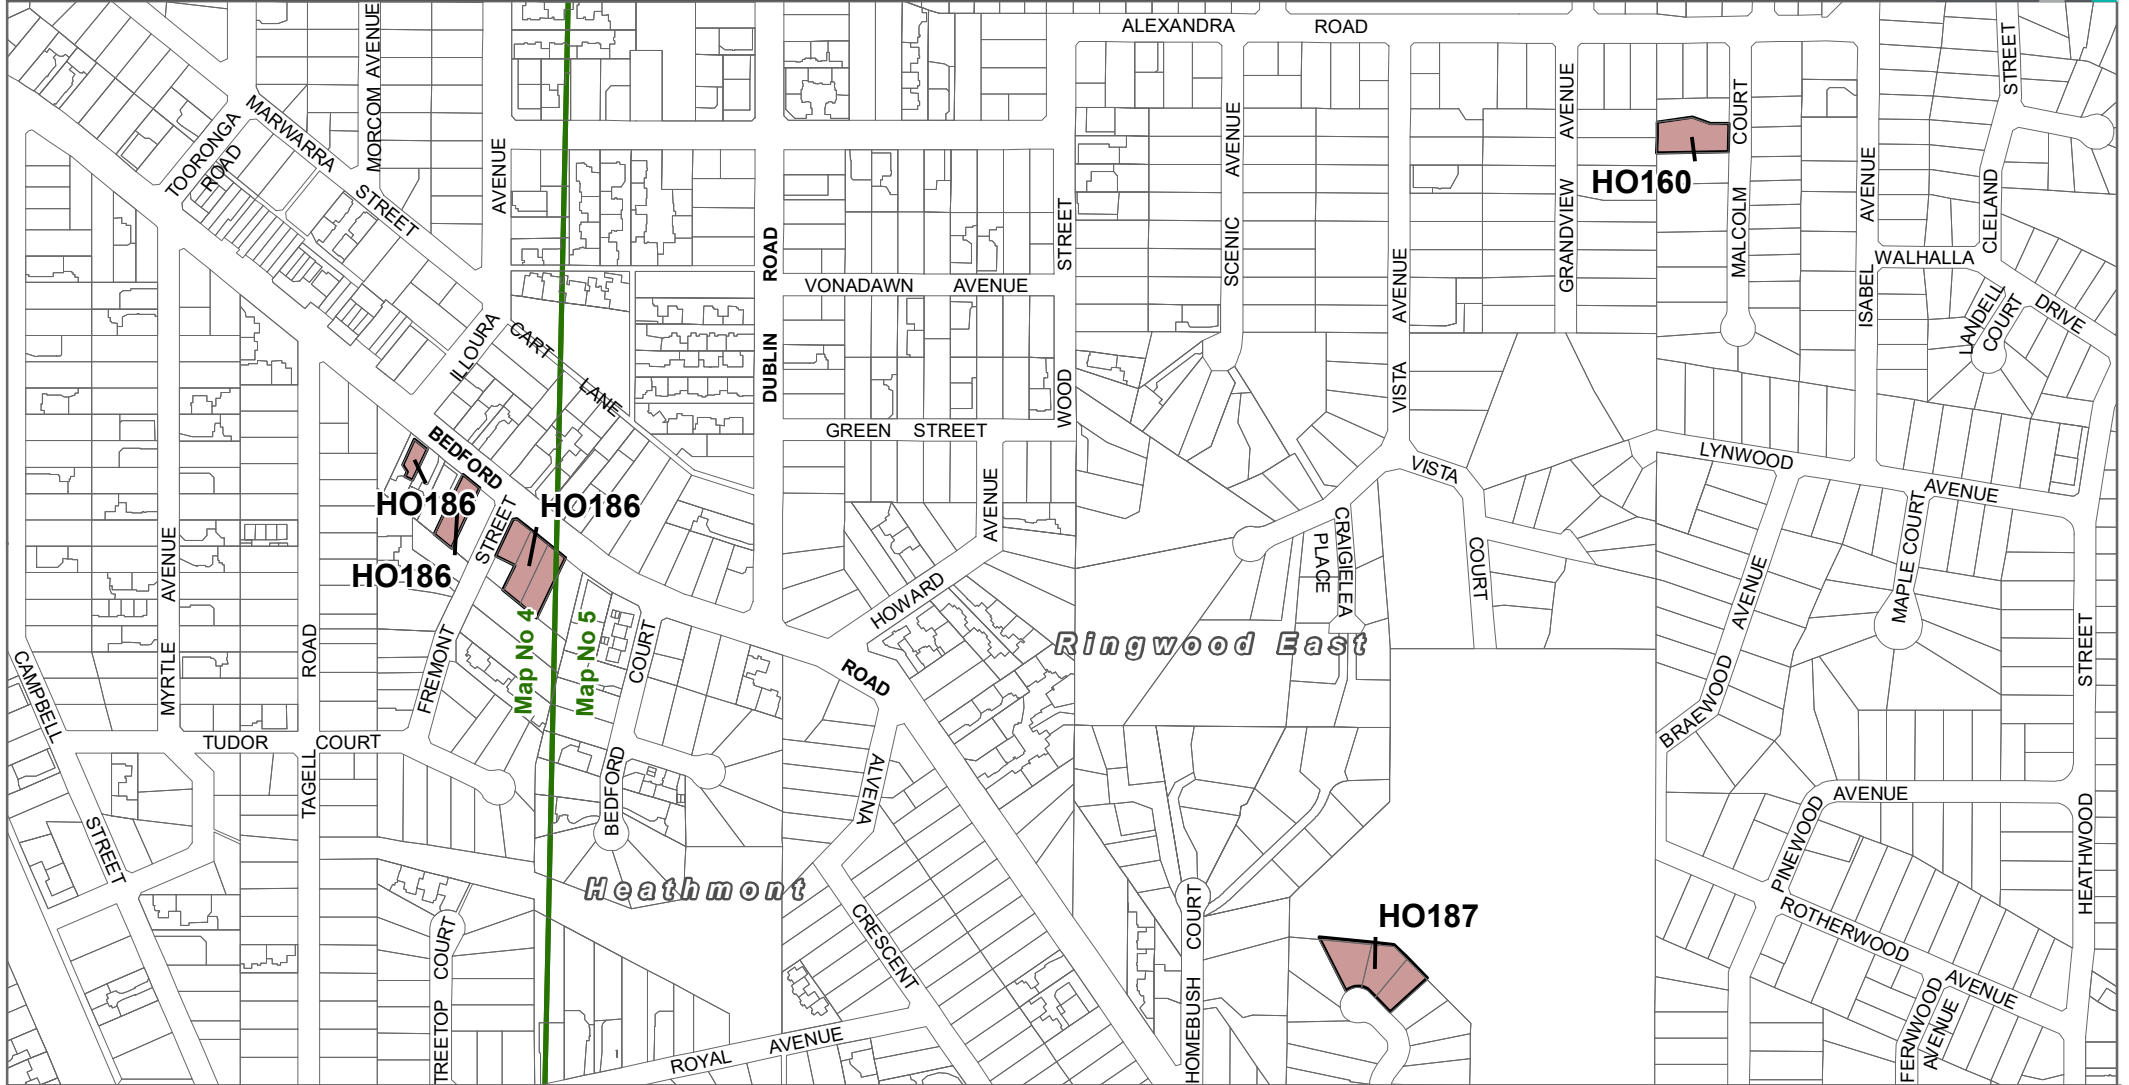

© The State of Victoria Department of Transport and Planning 2024

Planning Group
Print Date: 07/03/2024
Amendment Version: 6

Department of Transport and Planning

Part of Planning Scheme Maps 4HO & 5HO

MAROONDAH PLANNING SCHEME - LOCAL PROVISION AMENDMENT C148maro