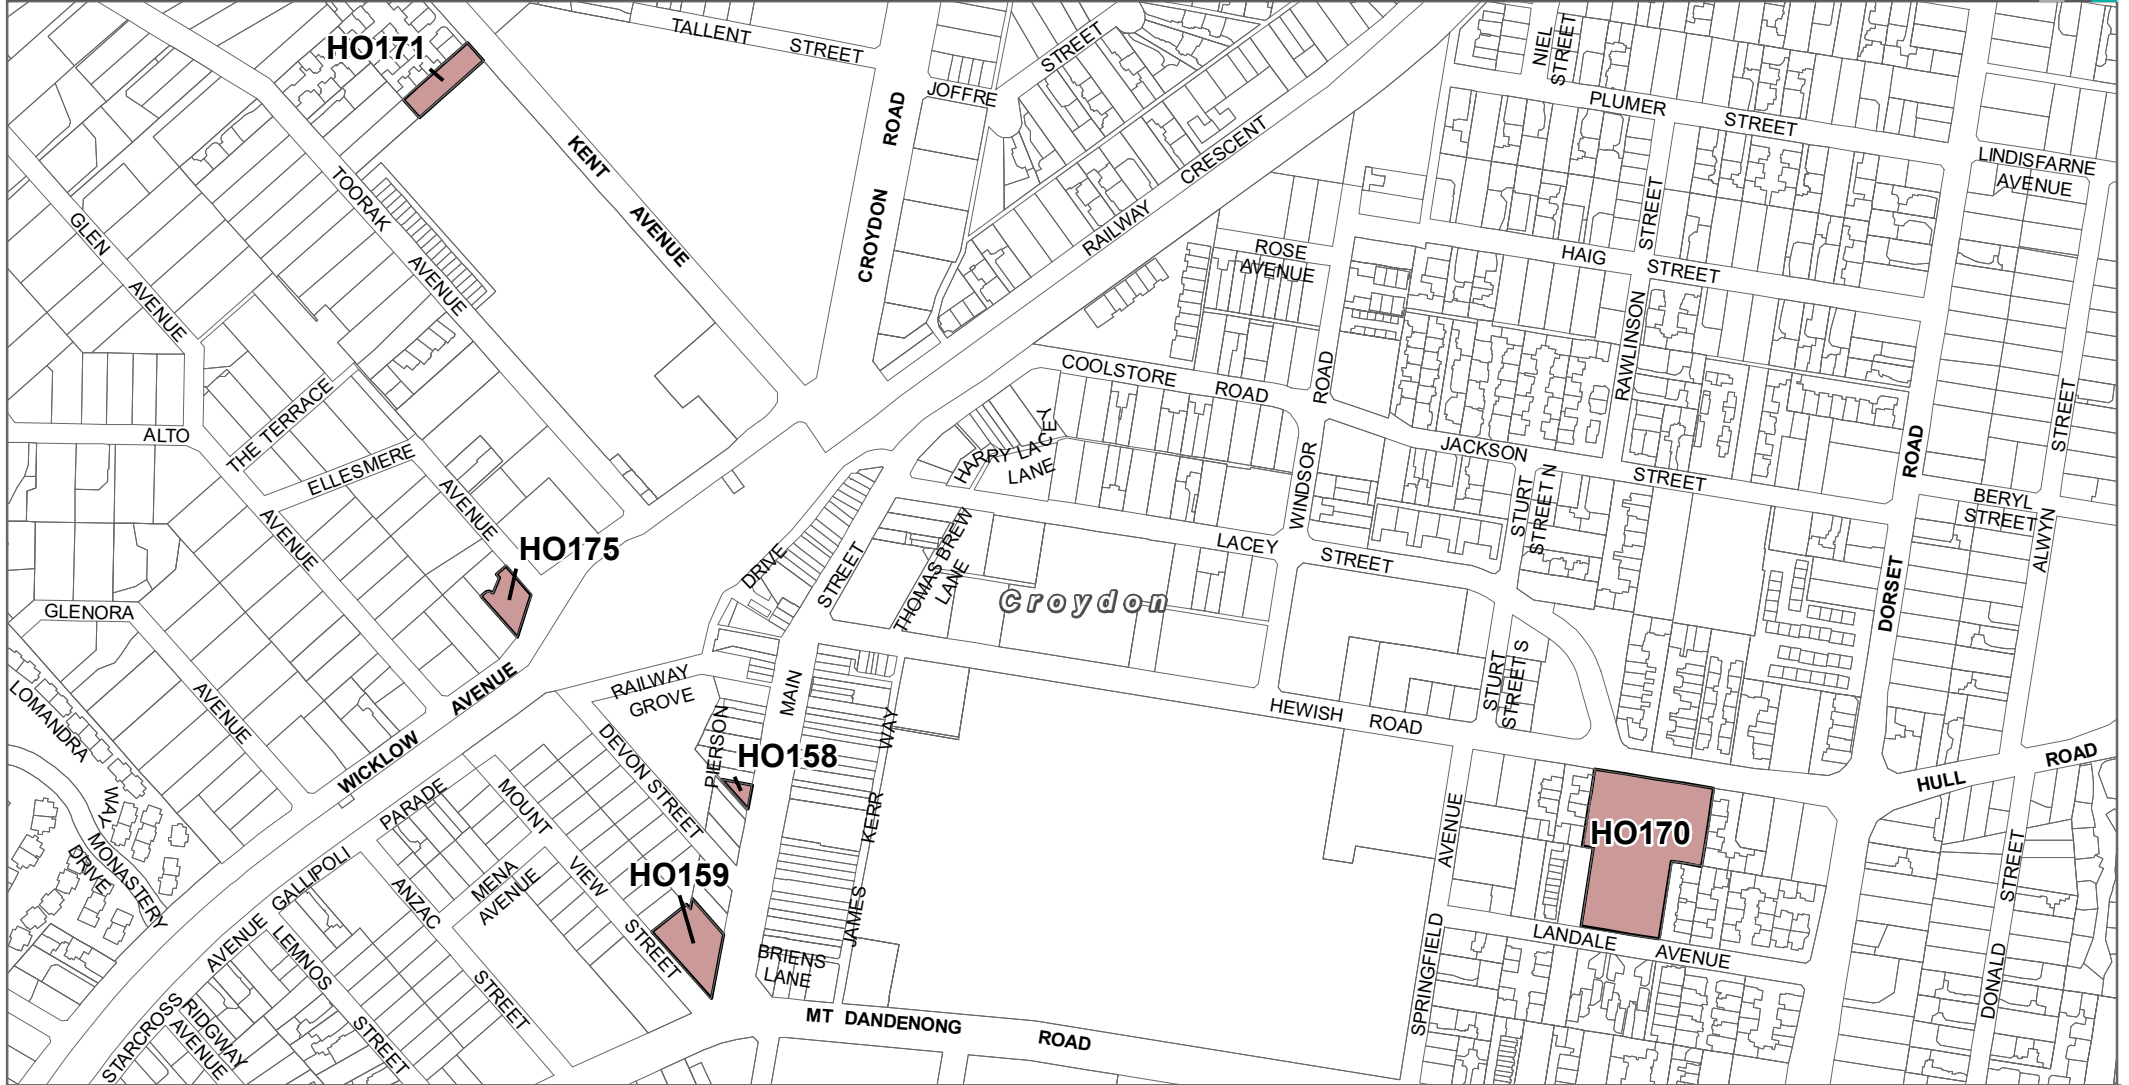

MAROONDAH PLANNING SCHEME - LOCAL PROVISION AMENDMENT C148maro