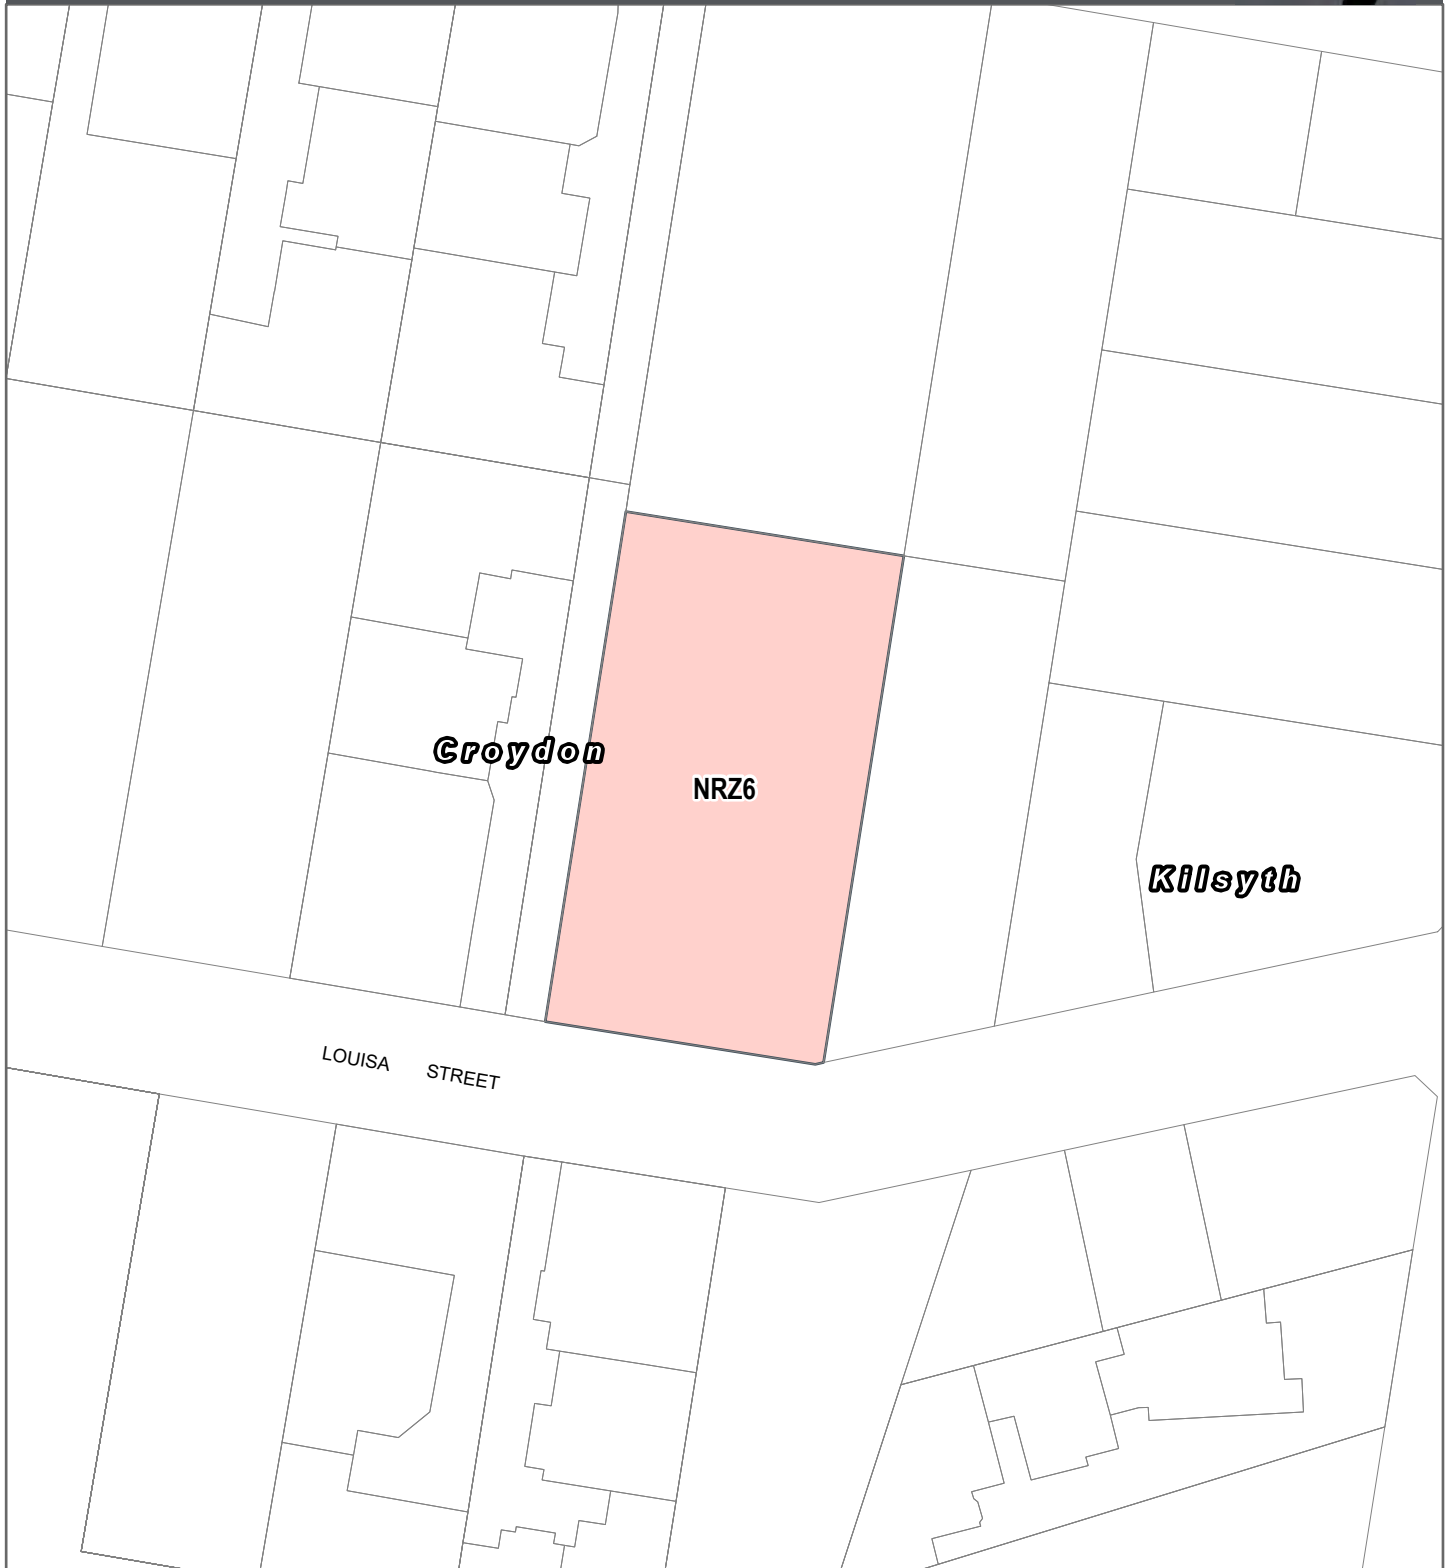

# MAROONDAH PLANNING SCHEME - LOCAL PROVISION AMENDMENT C161maro

## LEGEND

-  NRZ - Neighbourhood Residential Zone
-  Local Government Area

Part of Planning Scheme Map 3

**Disclaimer**  
This publication may be of assistance to you but the State of Victoria and its employees do not guarantee that the publication is without flaw of any kind or is wholly appropriate for your particular purposes and therefore disclaims all liability for any error, loss or other consequence which may arise from you relying on any information in this publication.