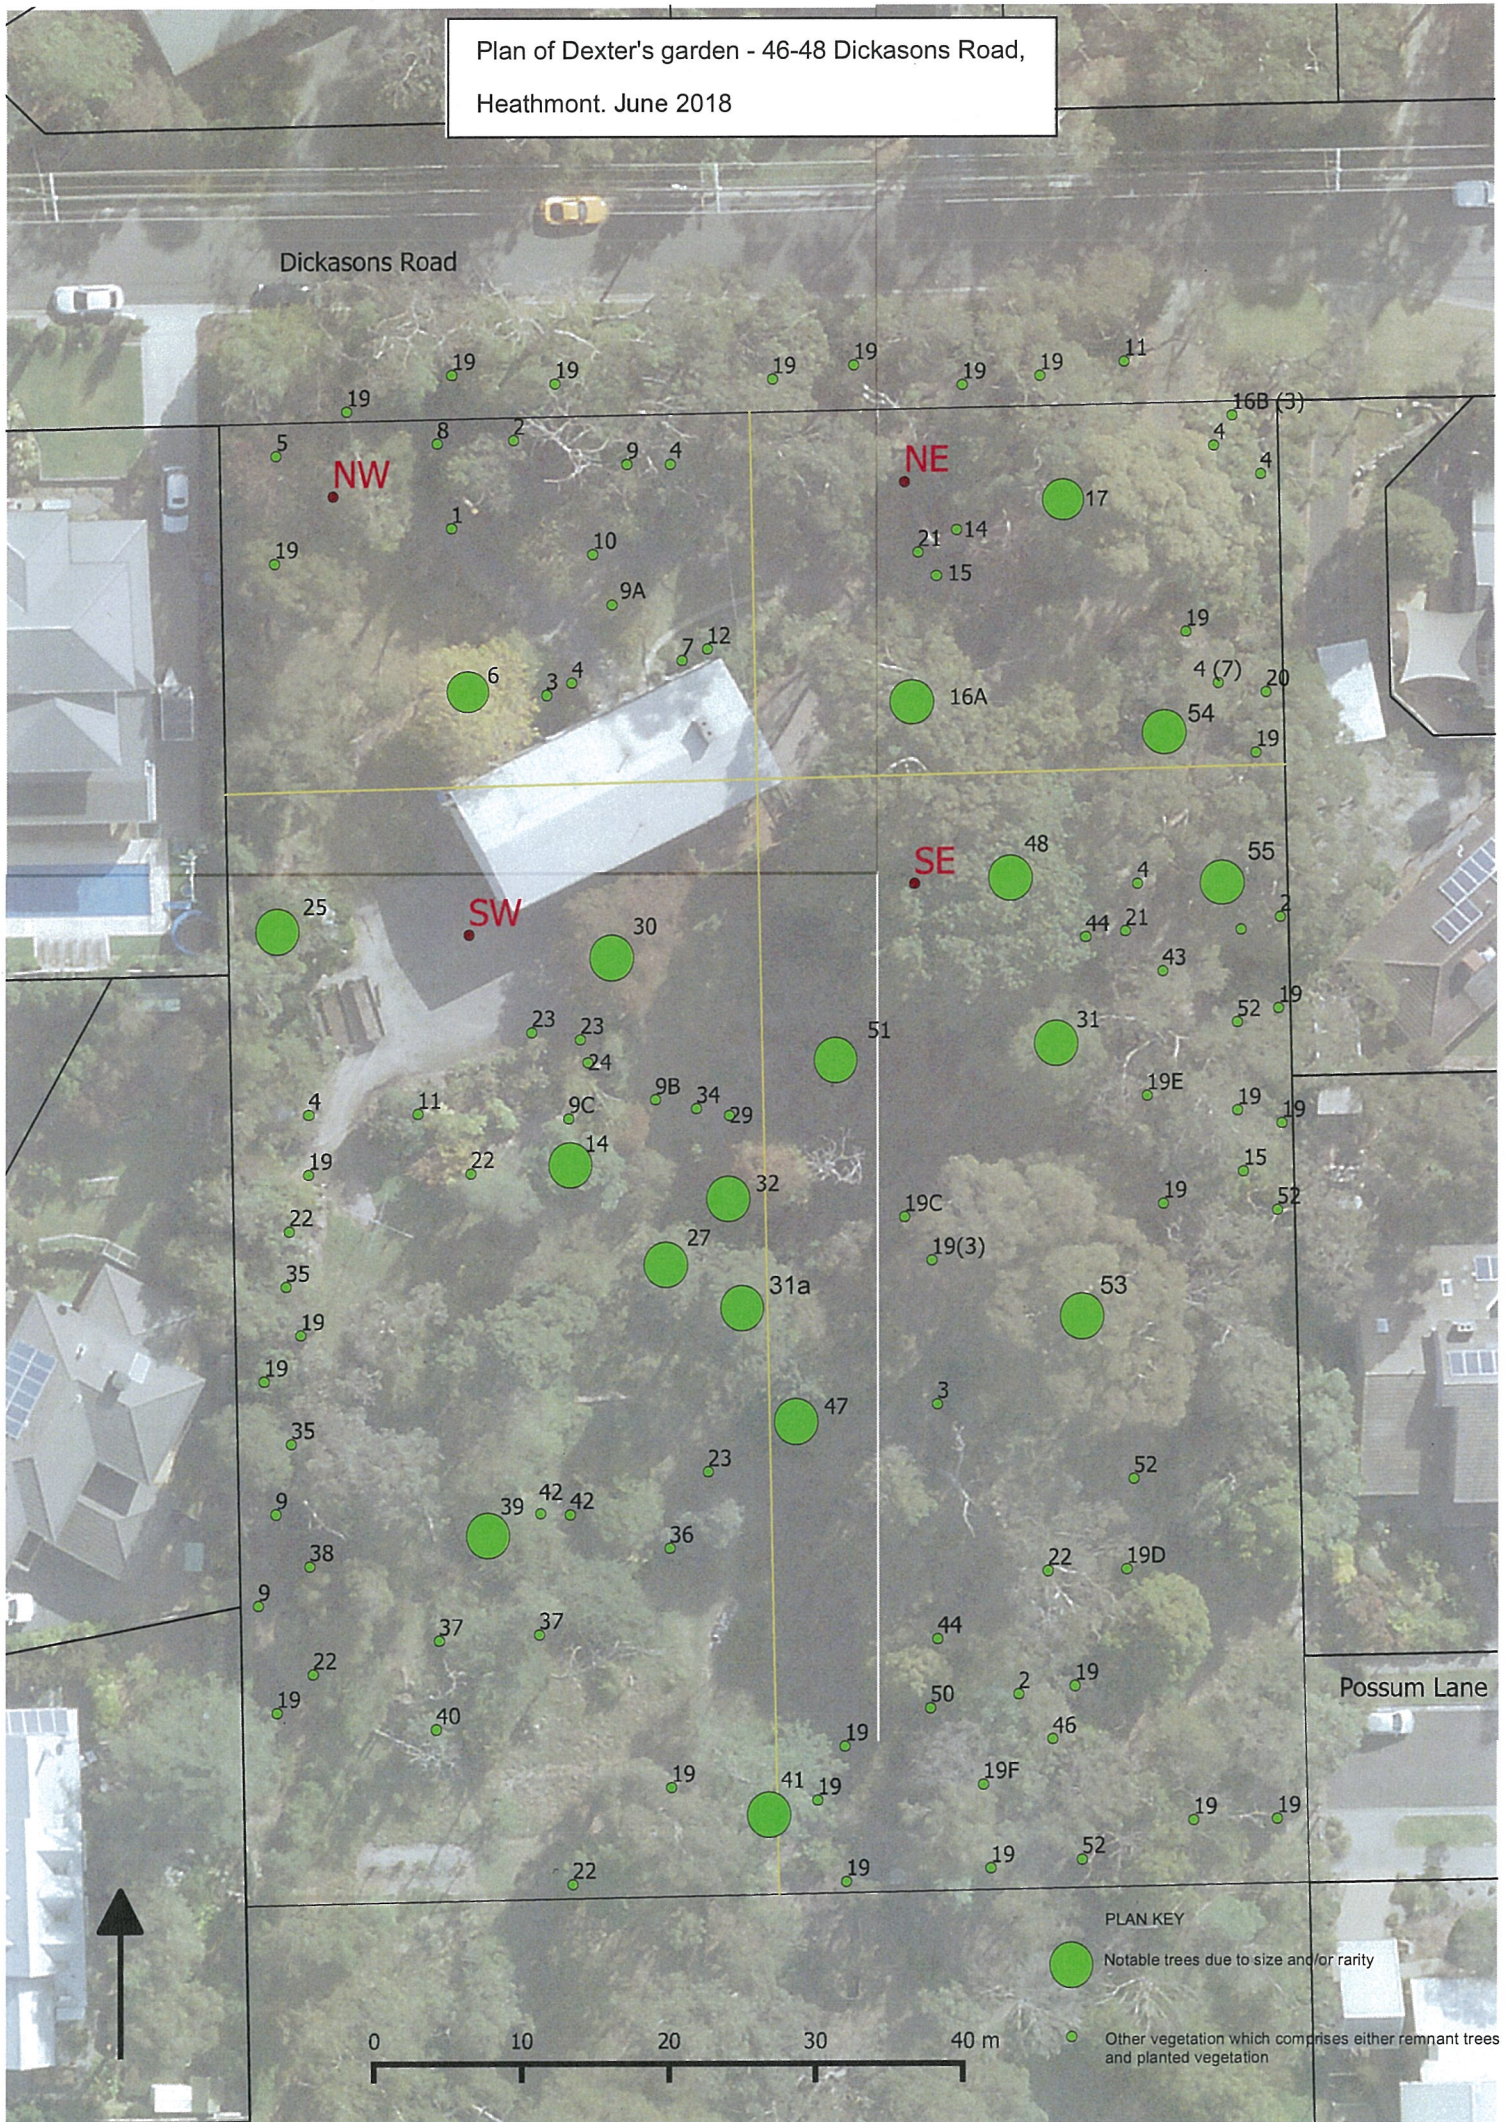

Plan of Dexter's garden - 46-48 Dickasons Road,  
Heathmont. June 2018

Dickasons Road

NW

NE

SW

SE

Possum Lane

PLAN KEY

● Notable trees due to size and/or rarity

○ Other vegetation which comprises either remnant trees and planted vegetation

0 10 20 30 40 m